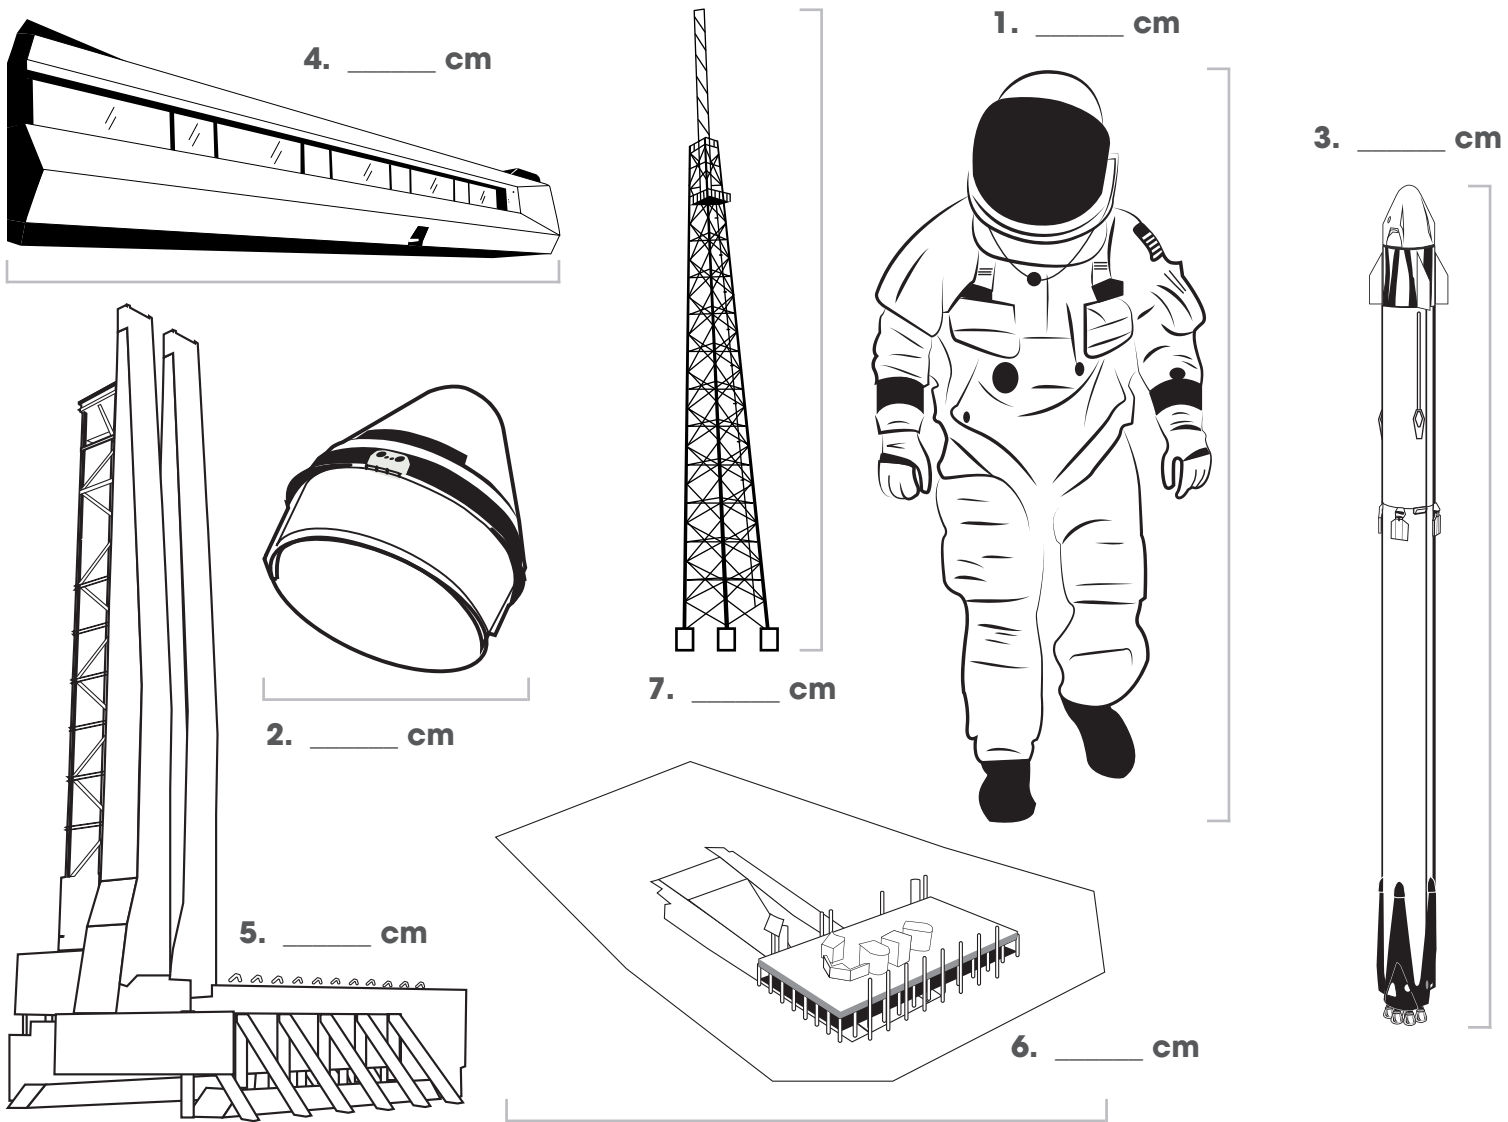

Name: _____

Date: _____

COMMERCIAL CREW PROGRAM: WHAT'S IT ALL ABOUT?

Measuring with NASA's Commercial Crew Program

Directions: Engineers at NASA use measurement to help make each rocket launch successful. In the drawings below, practice your measurement skills with the items that will be part of the upcoming launch. Round the length of each item to the nearest centimeter using the markings next to each item and the centimeter ruler provided on the Rocket Launch Key Terms page. Use the key terms on the back to learn more about each of these items!

1. **NASA Astronauts:** These will be the first American astronauts launching to the space station from American soil on American spacecraft since the Space Shuttle Program ended in 2011.
2. **Spacecraft:** Astronauts are buckled into the spacecraft located on top of the rocket during launch. The spacecraft will also dock to the space station and return astronauts safely to Earth after their mission.
3. **Rocket:** The rocket holds the fuel used to launch the spacecraft through the Earth's atmosphere on its way to the International Space Station.
4. **Crew Access Arm:** Astronauts walk across the crew access arm as they enter the spacecraft located on top of the rocket launching them into space.
5. **Launch Tower:** The launch tower provides the rocket with stability, electricity and fuel before a launch. Astronauts travel up the launch tower as they get ready to board the spacecraft.
6. **Launch Pad:** The rocket rests on top of the launch pad before liftoff. During liftoff, the launch pad is designed to handle an extreme amount of fire and smoke caused by the rocket.
7. **Lightning Towers:** Towers placed on each launch pad are designed to attract lightning, protecting the rocket and launch tower from lightning strikes before liftoff.